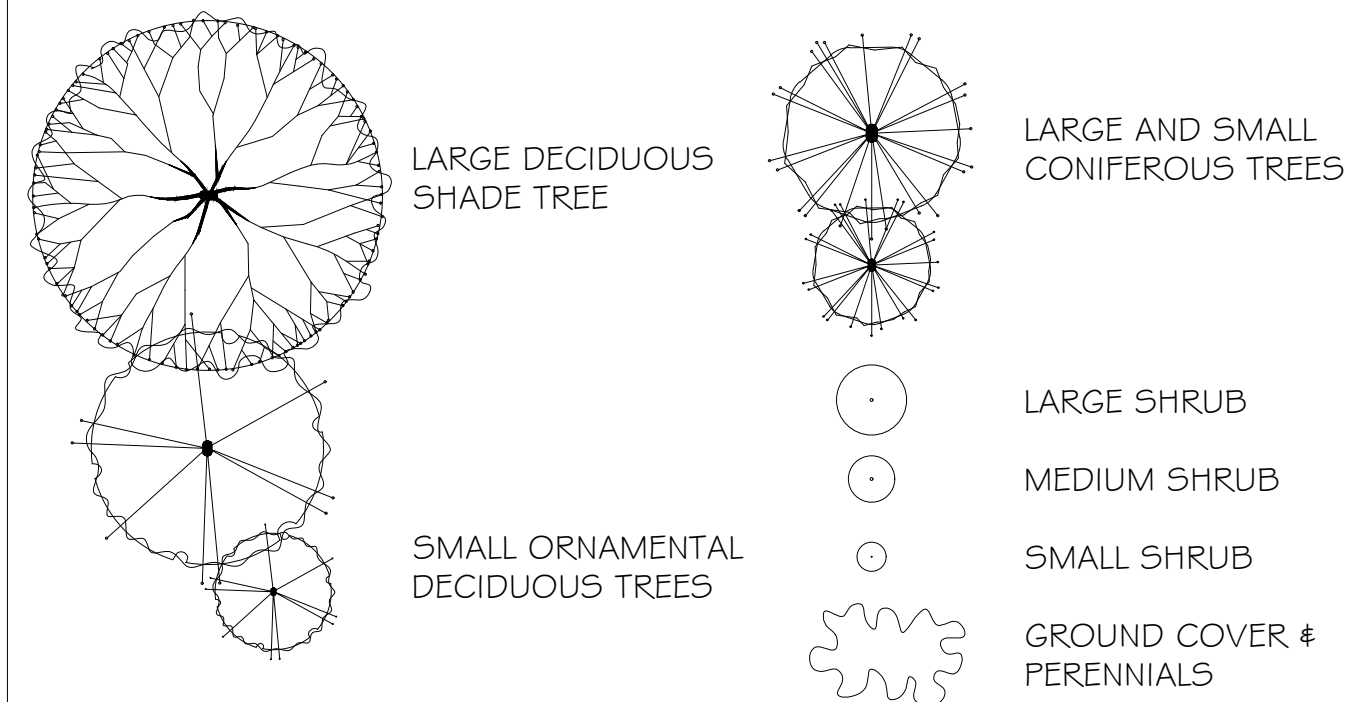

SOFTSCAPE LEGEND