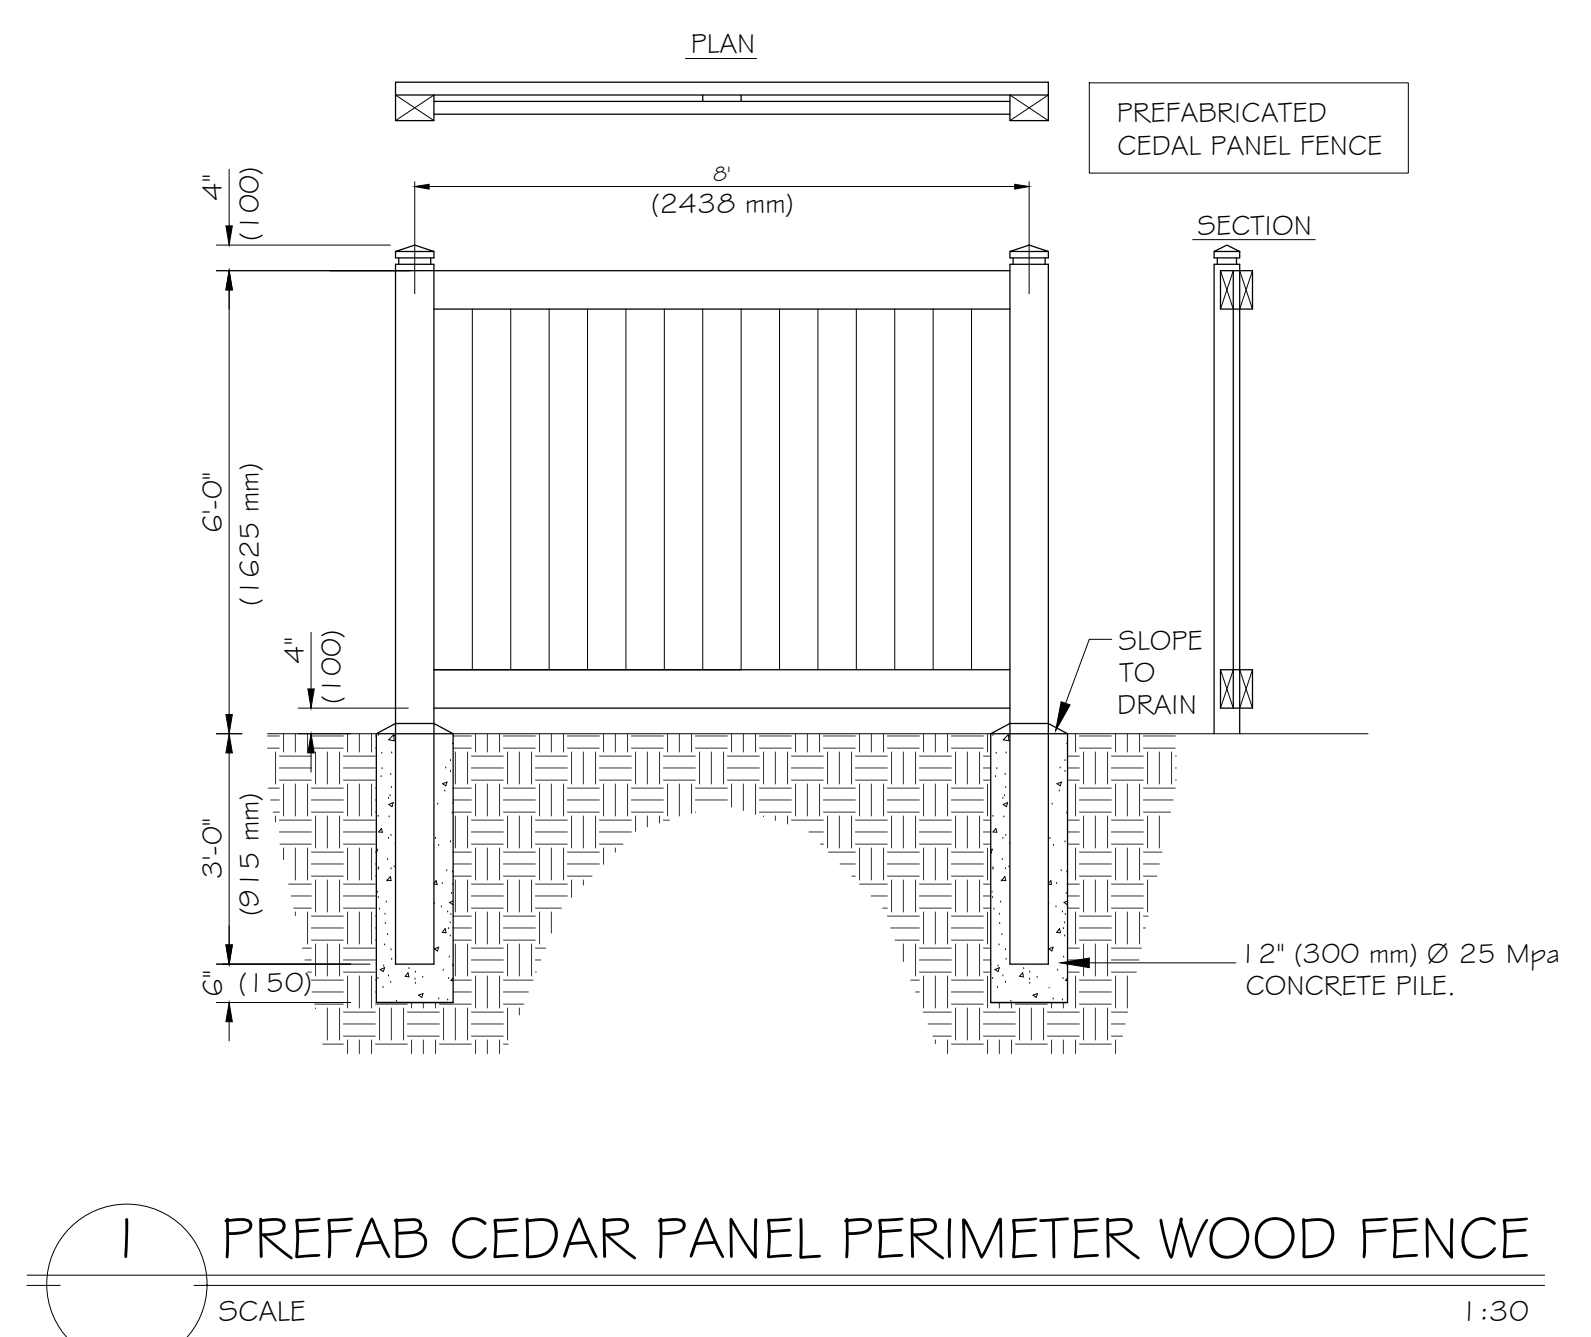

1 PREFAB CEDAR PANEL PERIMETER WOOD FENCE SCALE 1:30

RECEIVED
DP1283
2022-AUG-19
Current Planning